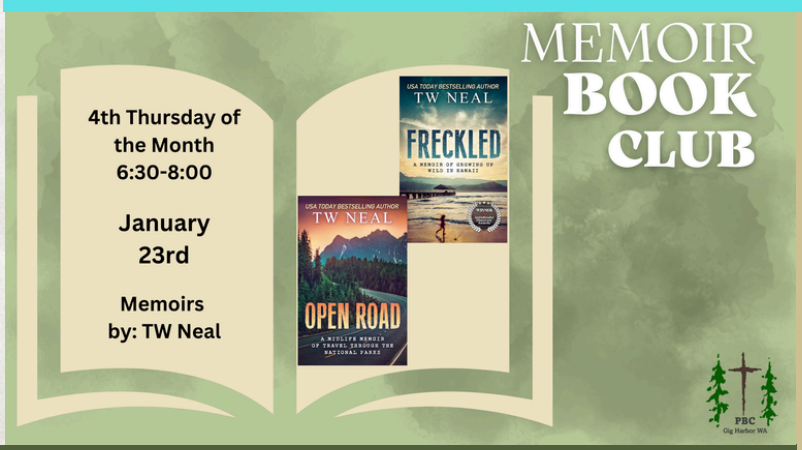

Peninsula Baptist Church

6127 38TH ST NW - GIG HARBOR WA 98335

Thursday, January 16, 2025

GOD IN THE PSALMS

Last Week's Worship Service

Delightful Dinner & Discussion (DD&D)

Wednesdays
6:30 - 8:30

New study
starting
January 15th

Mark your calendar

Sunday (1/19)

10:00 Worship

Sanctity of Human Life Sunday

Tuesday (1/21)

9:30 LIFT - New study!

Wednesday (1/22)

5:15 Community Prayer

6:30 Delightful, Dinner & Discussion

Thursday (1/23)

6:30 Memoir Book Club

FULL CALENDAR

Monthly Collection

Most Needed Items

- JUICE
- CANNED PROTEINS & TUNA
- PASTA & PASTA SAUCE
- BOXED CEREAL
- INSTANT OATMEAL
- FLOUR & SUGAR
- CANNED FRUIT

Thank you!

MEMOIR BOOK CLUB

4th Thursday of
the Month
6:30-8:00

January
23rd

Memoirs
by: TW Neal

PRAYER REQUESTS

- Becky for continued healing following foot surgery
- All those battling various seasonal illnesses
- PBC Small Groups as they begin new studies in January
- The Matos family as they prepare for their move to Oaxaca
- All those impacted by the fires in Southern California
- For the church in Nigeria, where nearly 50 Christians were killed in a series of attacks across the country during Christmas week - including an attack by Fulani militants, while believers gathered singing carols, killing 14 Christians, including a pregnant woman and a one-year-old child.