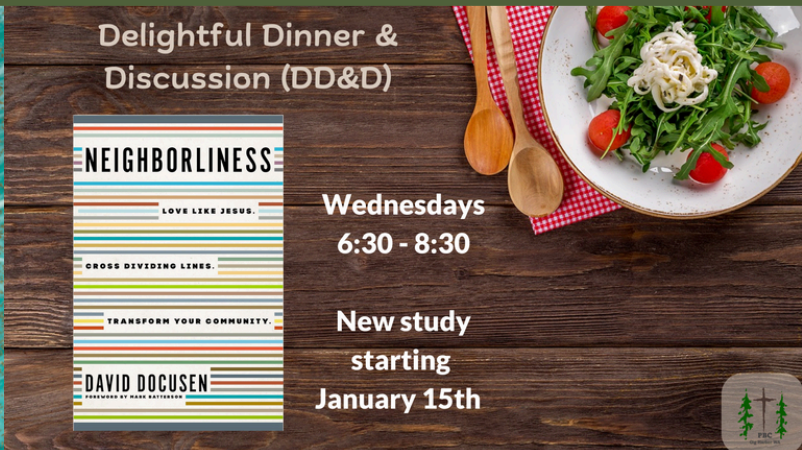

Peninsula Baptist Church

6127 38TH ST NW - GIG HARBOR WA 98335

Thursday, January 16, 2025

GOD IN THE PSALMS

Last Week's Worship Service

Delightful Dinner & Discussion (DD&D)

Wednesdays
6:30 - 8:30

New study
starting
January 15th